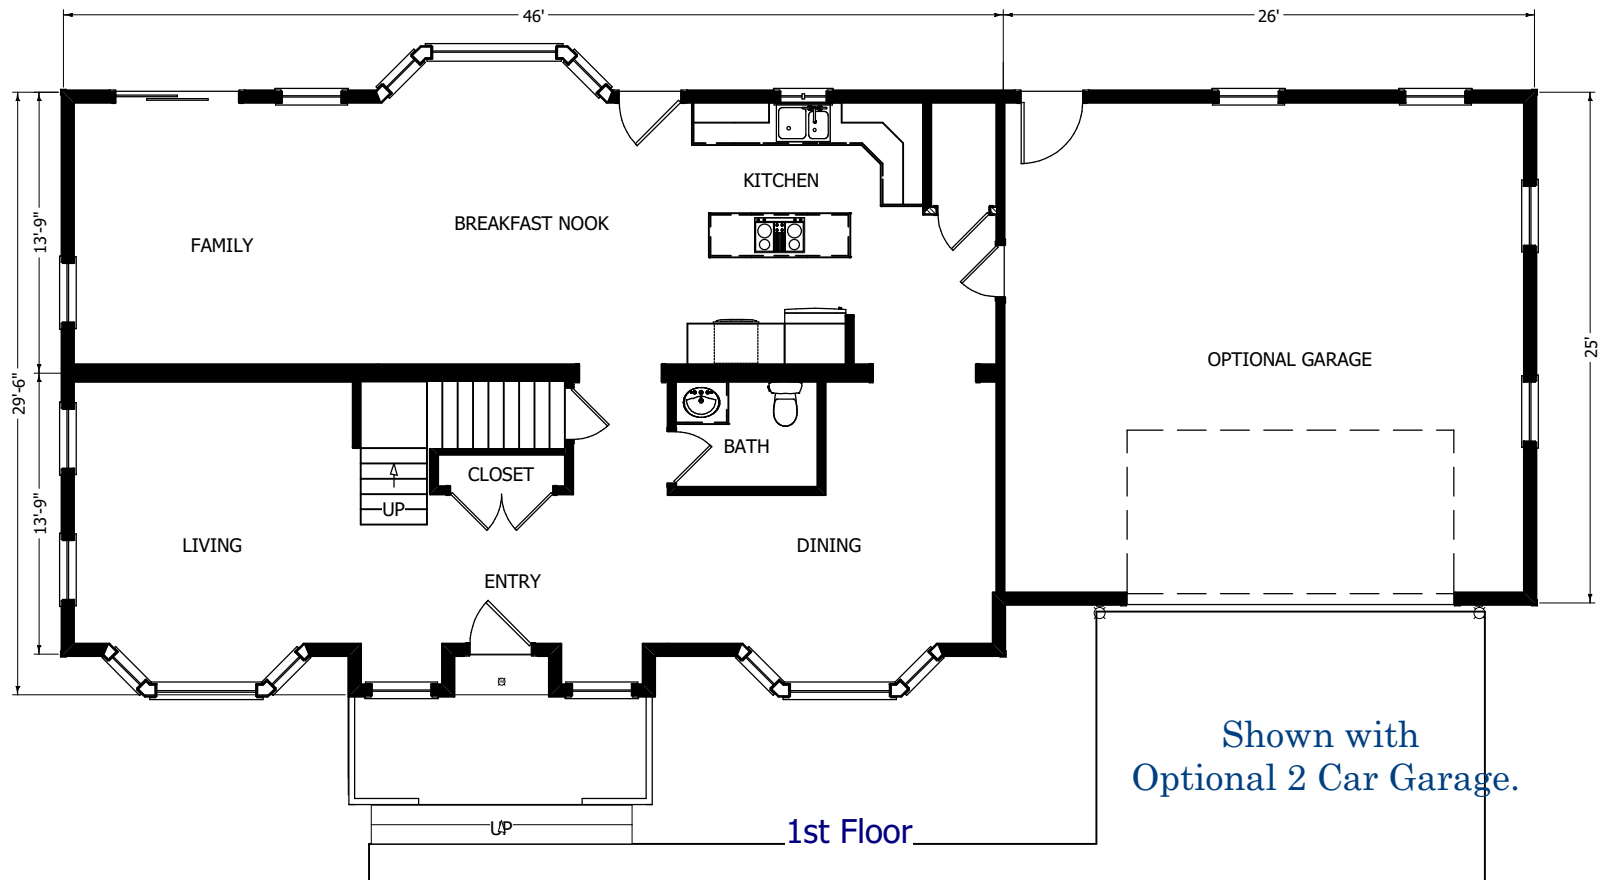

## Two Story Plan

4 Bedrooms  
3.5 Baths

46'-0" x 29'-6"

1st Floor 1344 s.f.

2nd Floor 1294 s.f.

Total Living Area  
2638 s.f.

Optional 2 car garage  
650 s.f.

The Huntington plan is a large open space plan colonial. The plan offers four bedrooms on the second floor, each with access to a bathroom. The plan also includes a large dining room, family room and an optional 2 car garage

# The Avalon Collection

Engineered homes built magnificently, promptly, affordably.

Two Story Plan

4 Bedrooms

3.5 Baths

46'-0" x 29'-6"

1st Floor 1344 s.f.

2nd Floor 1294 s.f.

Total Living Area  
2638 s.f.

Optional 2 car garage  
650 s.f.

The Huntington plan is a large open space plan colonial. The plan offers four bedrooms on the second floor, each with access to a bathroom. The plan also includes a large dining room, family room and an optional 2 car garage

Optional 2 car garage  
650 s.f.

The Huntington plan is a large open space plan colonial. The plan offers four bedrooms on the second floor, each with access to a bathroom. The plan also includes a large dining room, family room and an optional 2 car garage