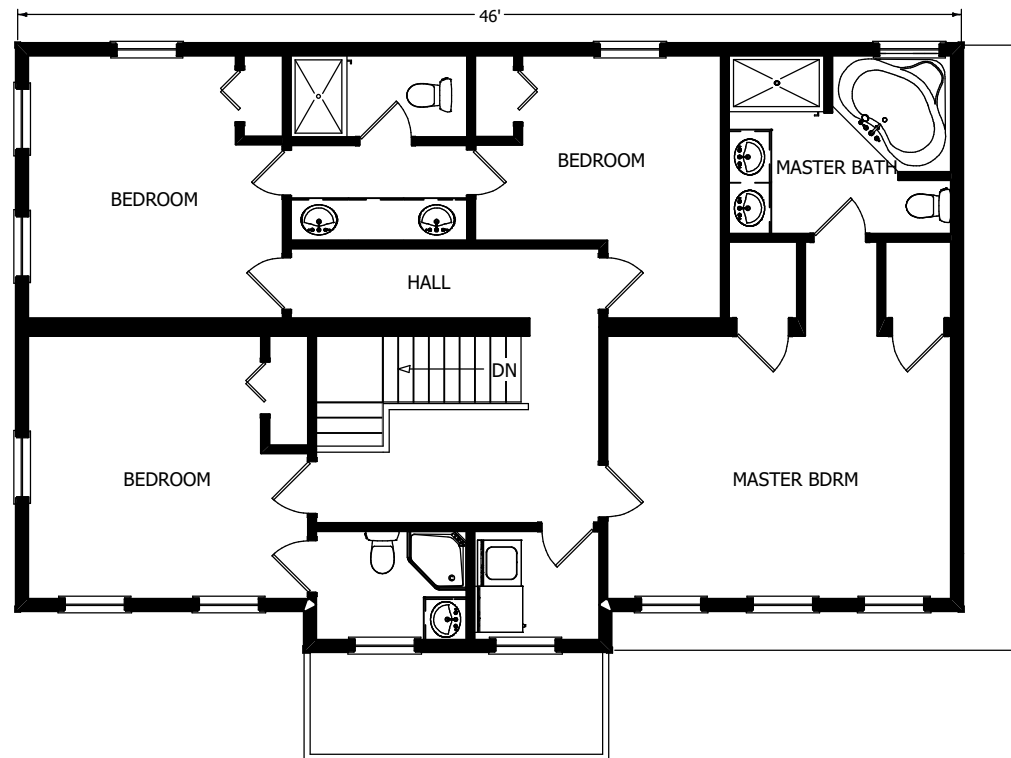

## Two Story Plan

4 Bedrooms  
3.5 Baths

46'-0" x 29'-6"

1st Floor 1344 s.f.

2nd Floor 1294 s.f.

Total Living Area  
2638 s.f.

Optional 2 car garage  
650 s.f.

The Huntington plan is a large open space plan colonial. The plan offers four bedrooms on the second floor, each with access to a bathroom. The plan also includes a large dining room, family room and an optional 2 car garage

Total Living Area  
2638 s.f.

Optional 2 car garage  
650 s.f.

The Huntington plan is a large open space plan colonial. The plan offers four bedrooms on the second floor, each with access to a bathroom. The plan also includes a large dining room, family room and an optional 2 car garage

# The Avalon Collection

Engineered homes built magnificently, promptly, affordably.

Two Story Plan

4 Bedrooms  
3.5 Baths

46'-0" x 29'-6"

1st Floor 1344 s.f.

2nd Floor 1294 s.f.

Total Living Area  
2638 s.f.

Optional 2 car garage  
650 s.f.

The Huntington plan is a large open space plan colonial. The plan offers four bedrooms on the second floor, each with access to a bathroom. The plan also includes a large dining room, family room and an optional 2 car garage