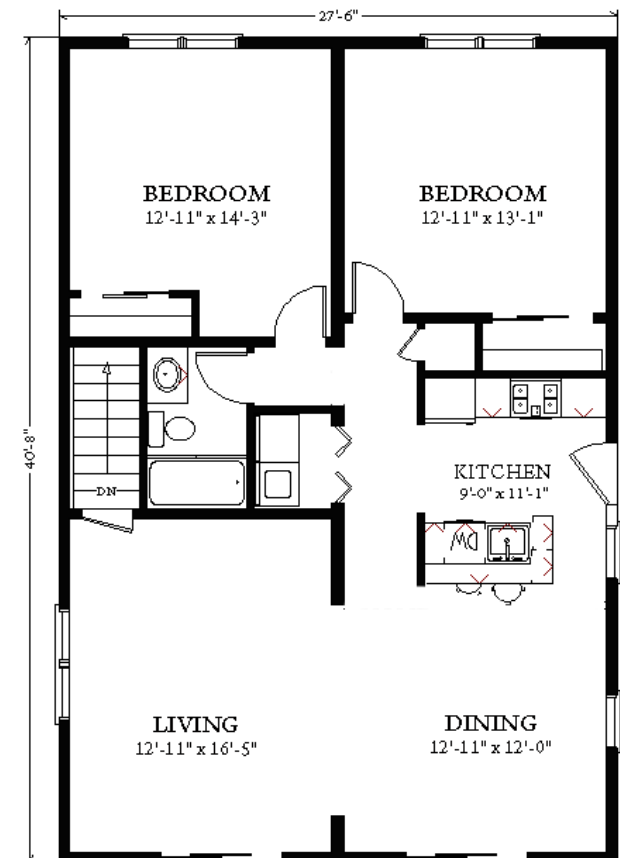

The Wellfleet

The Avalon Collection

Engineered homes built magnificently, promptly, affordably.

Single Story Plan

2 Bedrooms / 1 Baths

27'-6" x 40'-8"

First Floor Square Footage: 1120 s. f.

Total Square Footage: 1120 square feet

1st Floor

The Wellfleet is single story plan with two bedrooms and bathroom.

The plan also offers an easily accessible laundry area right off the kitchen. The open space plan of the kitchen, dining and living areas make the plan a great vacation home.