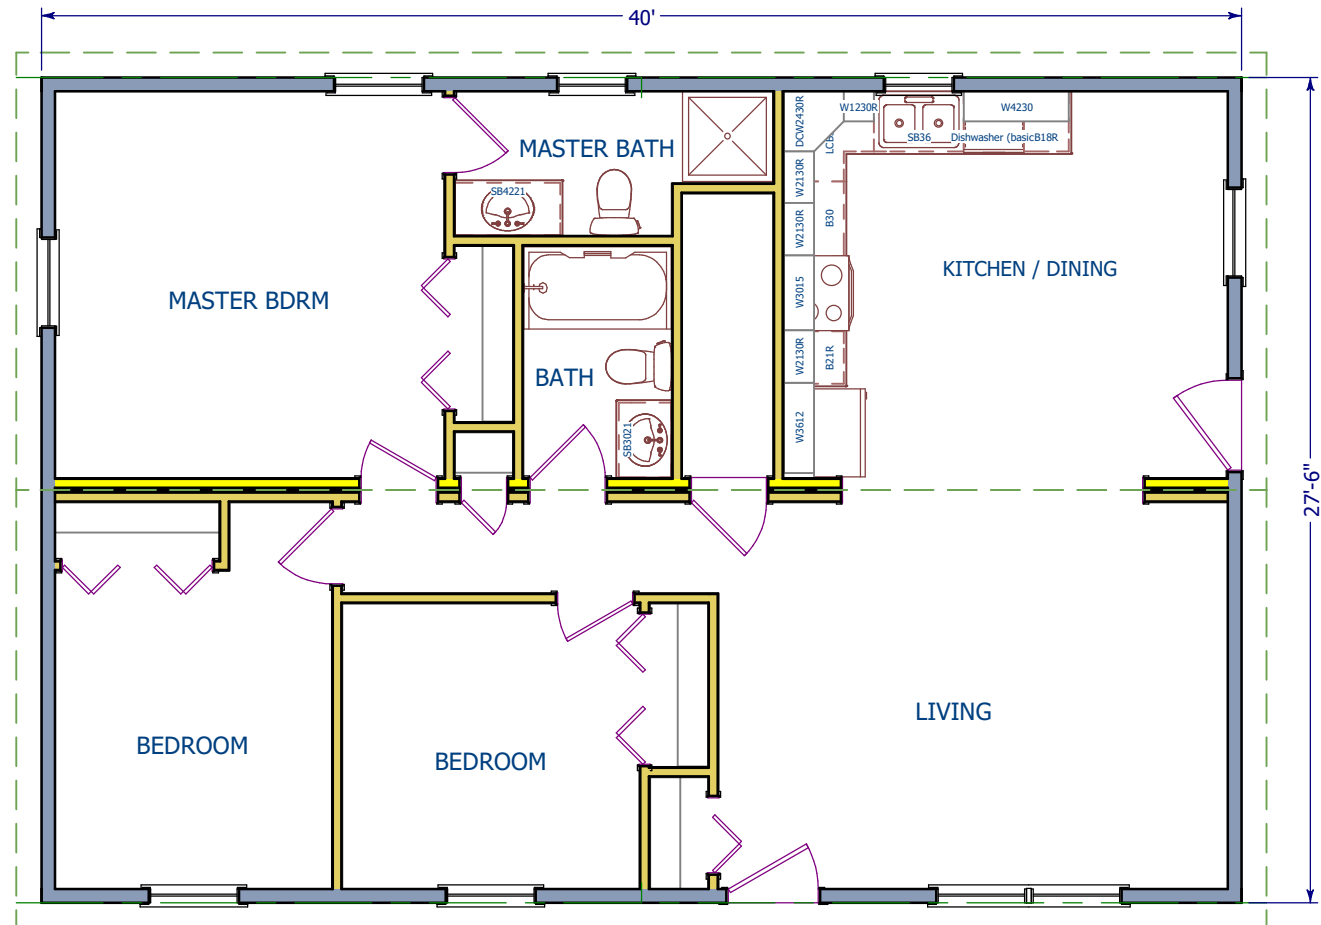

Starter Ranch

The Avalon Collection

Engineered homes built magnificently, promptly, affordably.

Single Story Plan

3 Bedrooms
2 Baths

40'-0" x 27'-6"

Total Living Area
1,100s.f.

The Starter ranch is an efficient single story ranch with three bedrooms and two bathrooms. The plan includes an open living, kitchen and dining area.

Single Story Plan

3 Bedrooms
2 Baths

40'-0" x 27'-6"

Total Living Area
1,100s.f.

The Starter ranch is an efficient single story ranch with three bedrooms and two bathrooms. The plan includes an open living, kitchen and dining area.