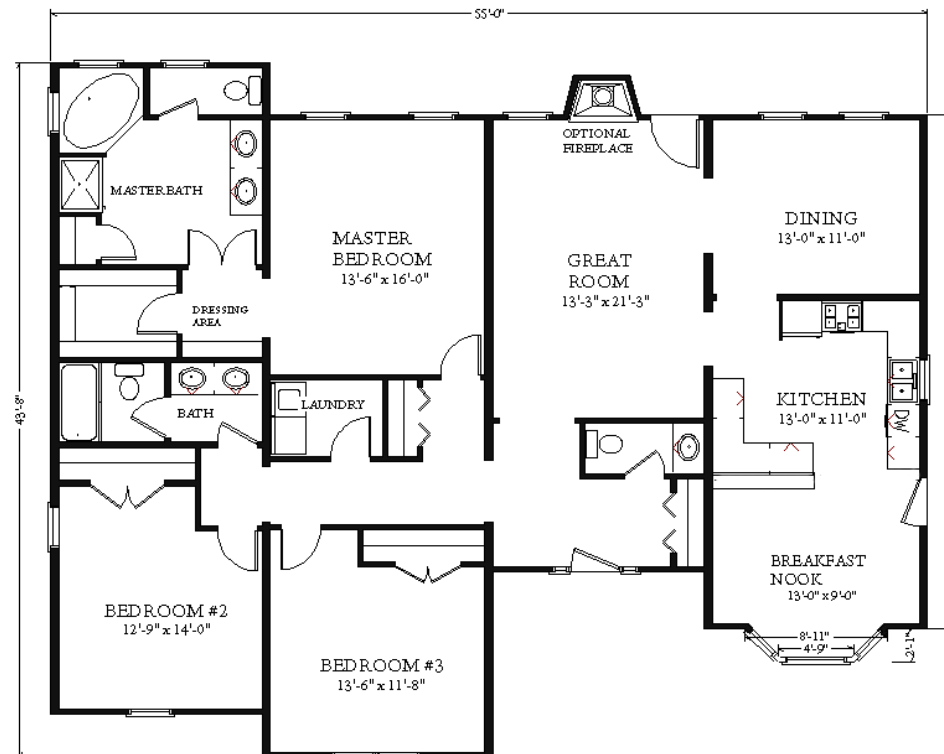

The North Hampton

The Avalon Collection

Engineered homes built magnificently, promptly, affordably.

Single Story Plan

3 Bedrooms / 2.5 Baths

55'-0" x 43'-8"

Total Square Footage: 1970 square feet

The North Hampton is a single story plan with a large master bedroom suite and two additional bedrooms. The house also features a large central great room with an optional fireplace.