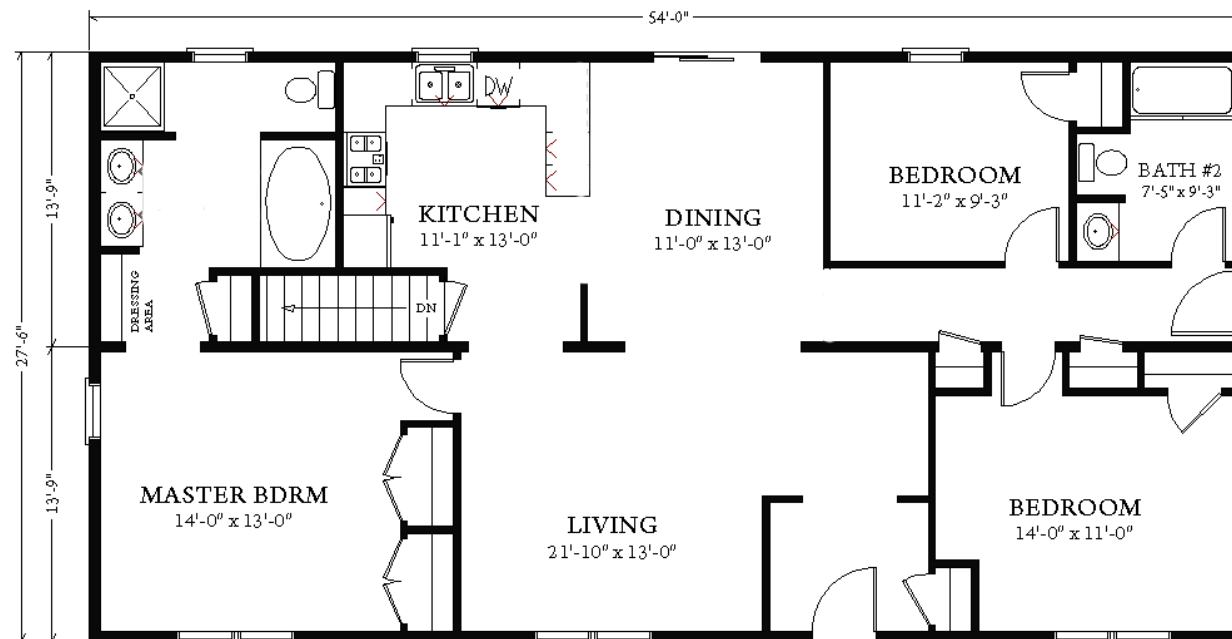

The Lakeville

The Avalon Collection

Engineered homes built magnificently, promptly, affordably.

Single Story Plan

3 Bedrooms / 2 Baths

27'-6" x 54'-0"

Total Square Footage: 1485 square feet

The Lakeville is a traditional ranch plan which offers a large master bedroom suite, as well as two additional bedrooms.

The plan also boast a open floor plan a large living room.

3 Porter Street, Suit 201
Stoughton, Ma 02072
Phone: 781-344-4875
Fax: 781-341-8321

Info@avalonbuildingsystems.com
www.avalonbuildingsystems.com