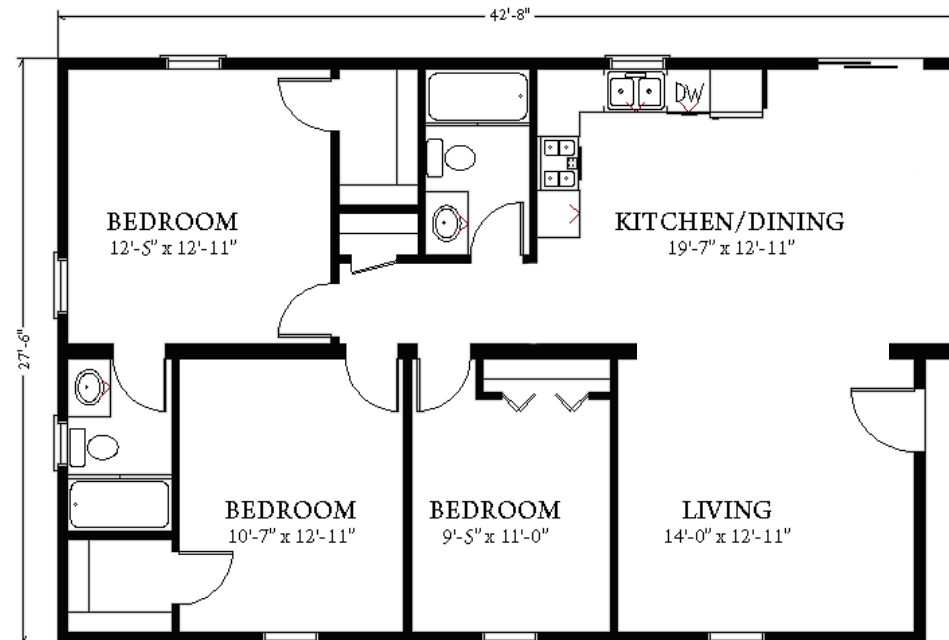

3 Porter Street, Suit 201
Stoughton, Ma 02072
Phone: 781-344-4875
Fax: 781-341-8321

Info@avalonbuildingsystems.com
www.avalonbuildingsystems.com