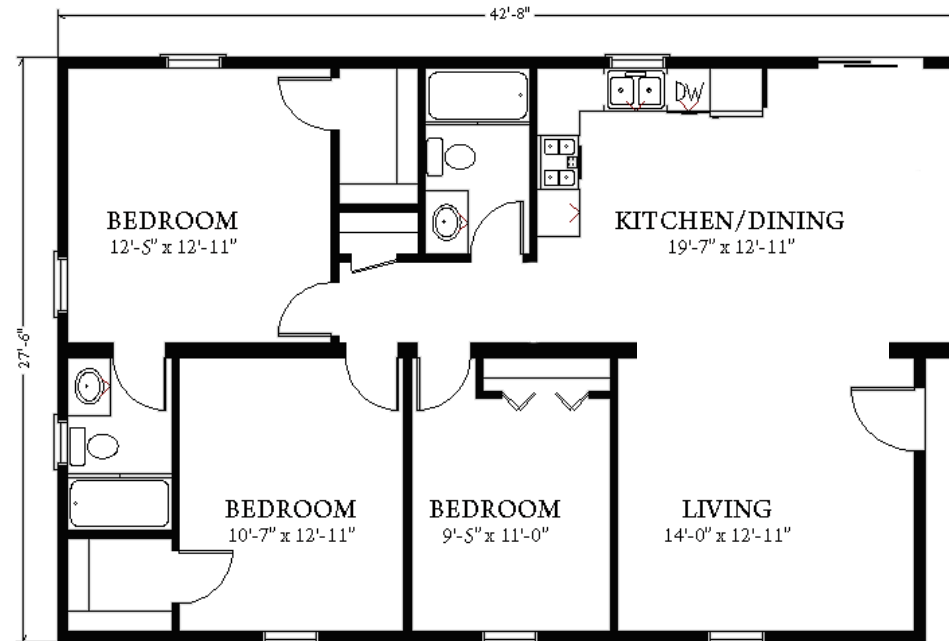

3 Porter Street, Suit 201
Stoughton, Ma 02072
Phone: 781-344-4875
Fax: 781-341-8321

Info@avalonbuildingsystems.com
www.avalonbuildingsystems.com