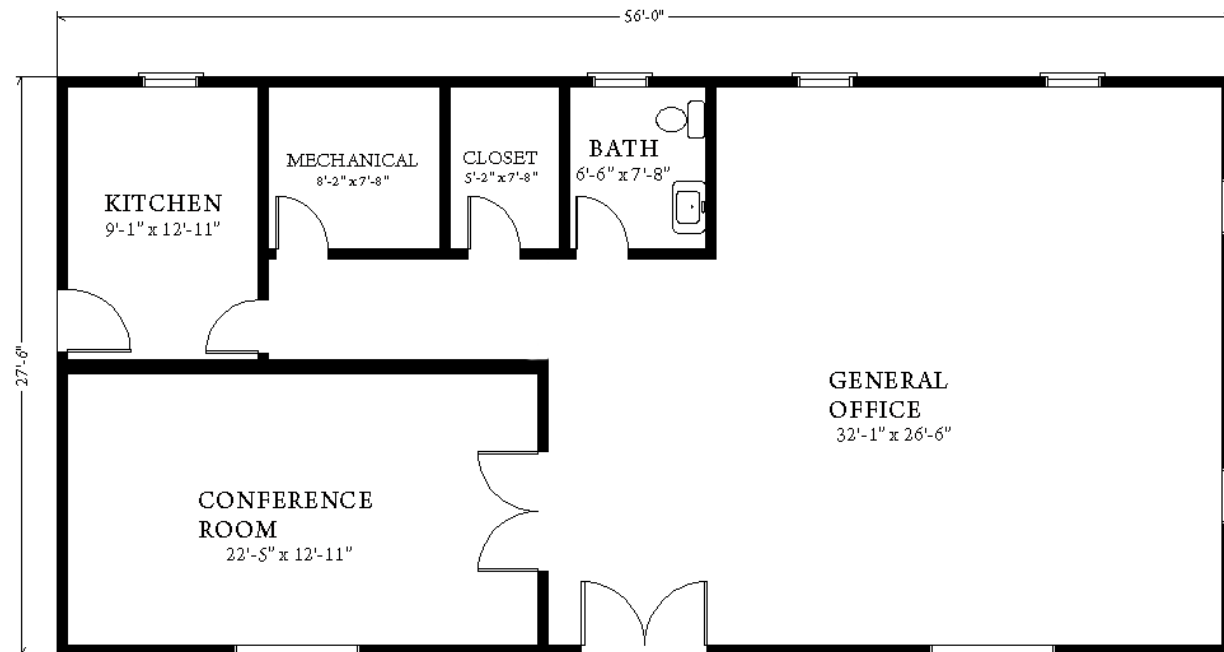

# The Avalon Collection

*Engineered homes built magnificently, promptly, affordably.*

Commercial  
General Office Building

27'-6" x 56'-0"

Total Square Footage: 1540 square feet

This General office building is a single floor design that is ideal for small to midsize companies and can be customized to meet specific needs of a company.